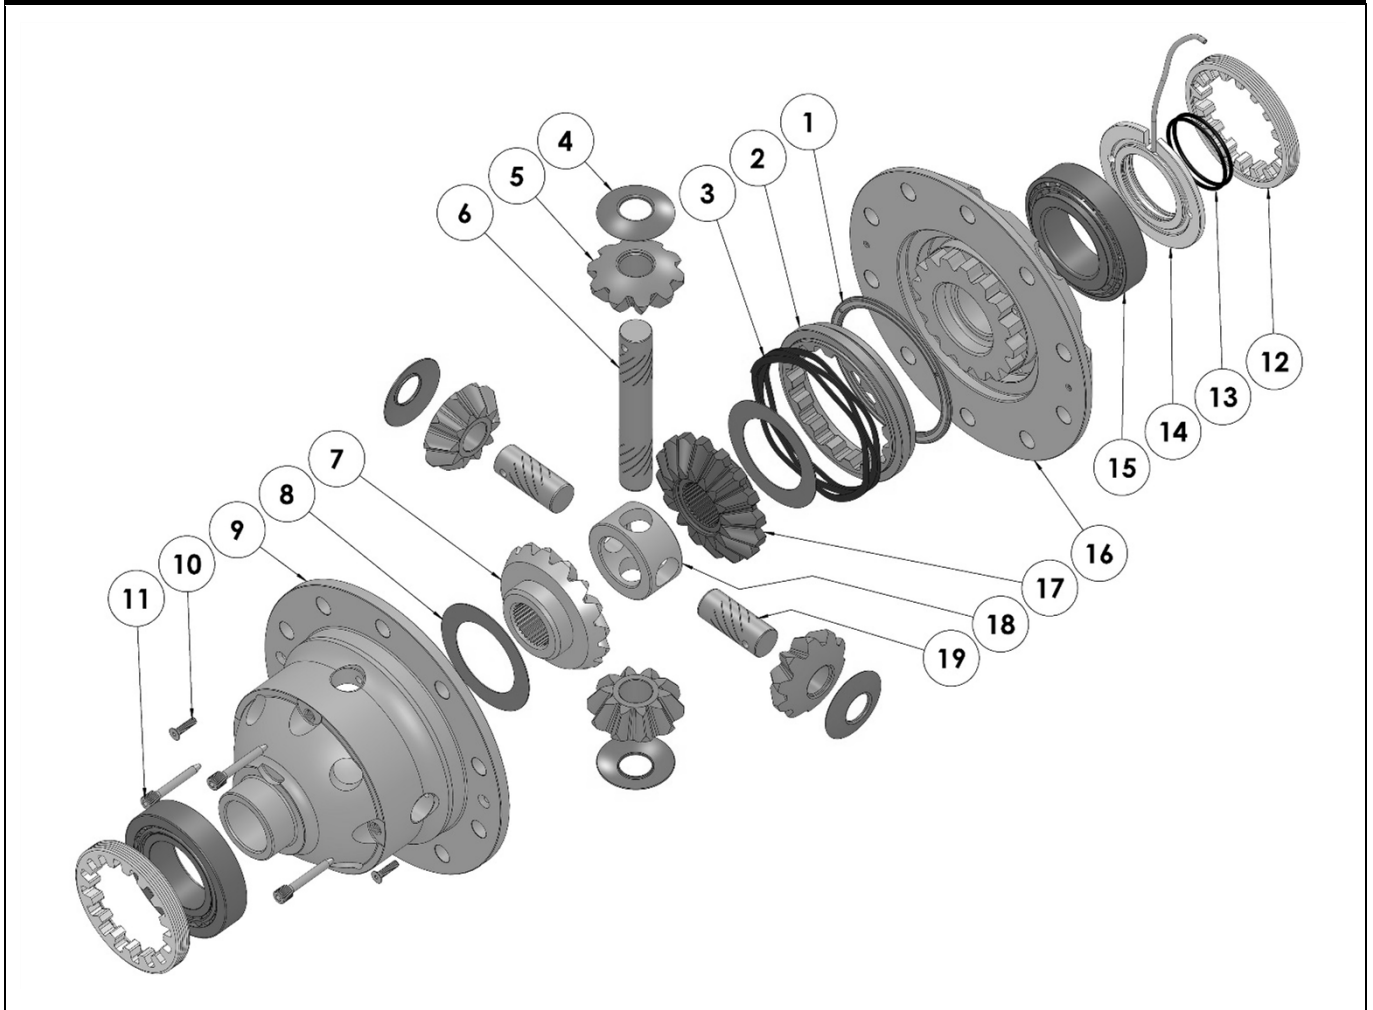

### PARTS LIST

ITEM #	QTY	DESCRIPTION	PART #	NOTES
1	1	BONDED SEAL	160702SP	
2	1	CLUTCH GEAR & WAVESPRING KIT	050906SP	
3	1	WAVESPRING	150706SP	
4	4	PINION THRUST WASHER	SEE NOTE	3
5	4	PINION GEAR	SEE NOTE	2
6	1	LONG CROSS SHAFT	060204SP	
7	1	SIDE GEAR	SEE NOTE	2
8	2	SIDE GEAR THRUST WASHER	SEE NOTE	3
9	1	DIFFERENTIAL CASE	013045SP	
10	1	COUNTERSUNK SCREW (PK OF 2)	200213SP	
11	1	RETAINING PIN SET (PK OF 4)	120601SP	
12	2	ADJUSTER NUT	NOT SUPPLIED	
13	1	SEAL HOUSING O-RINGS (PK OF 2)	160227SP	1
14	1	SEAL HOUSING KIT	081821SP	
15	2	TAPERED ROLLER BEARING	NOT SUPPLIED	
16	1	FLANGE CAP KIT	027345SP	
17	1	SPLINED SIDE GEAR	SEE NOTE	2
18	1	SPIDER BLOCK	070201SP	
19	2	SHORT CROSS SHAFT	060403SP	
*	1	BULKHEAD FITTING KIT (BANJO TYPE)	170114	4
*	1	AIR LINE (6mm DIA X 6m LONG)	170314SP	4
*	1	SOLENOID VALVE (12V)	180103	
*	1	SWITCH	180209SP	
*	1	SWITCH COVER (REAR)	180211SP	
*	1	CABLE TIE (PK OF 25)	180305	
*	1	OPERATING & SERVICE MANUAL	210200	
*	1	INSTALLATION GUIDE	2102229	

\* *Not illustrated in exploded view*

### NOTES

- 1 For replacement O-rings use only BS138 Viton 75.
- 2 Available only as complete 6 gear set # 728H191.
- 3 Available only as complete thrust washer kit #730H01.
- 4 All diffs produced before serial #17070001 came with 5mm air connection system. For information contact ARB.

### SPECIFICATIONS

Axle Spline	34 tooth, Ø34.9mm [1.37"]
Ratio Supported	All
Ring Gear ID	134.0mm [5.28"]
Ring Gear OD	215mm [8.46"]
Ring Gear Bolts	12 bolts on Ø173.9mm [6.85"]
Ring Gear Torque	198Nm [146 ft-lb]
Backlash	0.15-0.20mm [0.006-0.008"]
Bearing Cap Torque	88Nm [65 ft-lb]