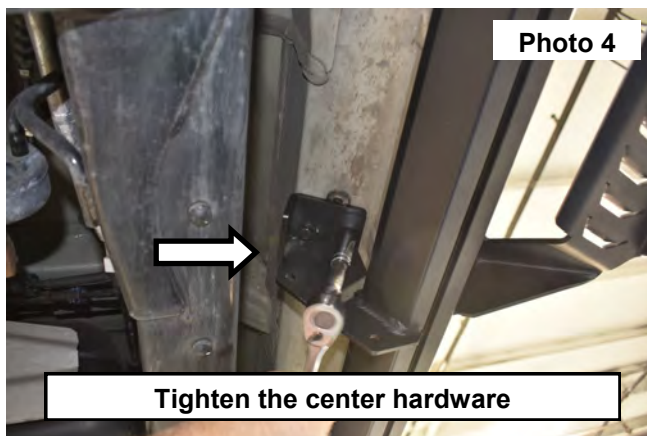

INSTALLATION INSTRUCTIONS

1. Install the step using (2) of the supplied 8mm x 30mm hex head bolts w/ washer into the center mount of the step and the body of the vehicle. **See Photo 1.**
2. Secure the front of the step to the body using (2) of the supplied 8mm x 30mm hex head bolts w/ washer into the front mount of the step and the body of the vehicle. Tighten using a 12mm socket. **See Photo 2.**

3. Secure the front of the step to the body using (2) of the supplied 8mm x 30mm hex head bolts w/ washer into the rear mount of the step and the body of the vehicle. Tighten using a 12mm socket. **See Photo 3.**
4. Tighten the center mount using a 12mm socket. **See Photo 4.**

5. Step shown installed. **See Photo 5.**

By purchasing any item sold by Rough Country, LLC, the buyer expressly warrants that he/she is in compliance with all applicable, State, and Local laws and regulations regarding the purchase, ownership, and use of the item. It shall be the buyers responsibility to comply with all Federal, State and Local laws governing the sales of any items listed, illustrated or sold. The buyer expressly agrees to indemnify and hold harmless Rough Country, LLC for all claims resulting directly or indirectly from the purchase, ownership, or use of the items.