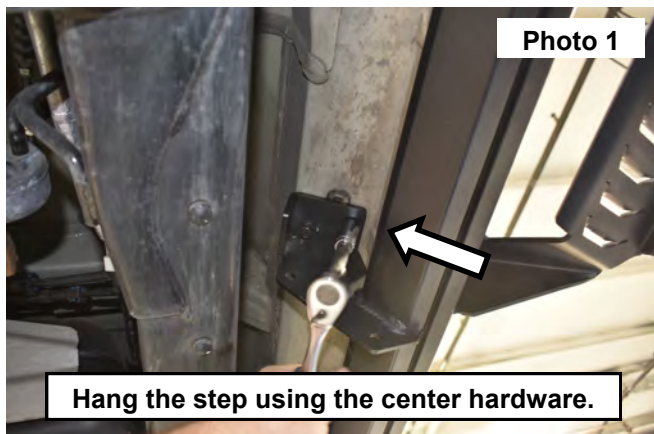

INSTALLATION INSTRUCTIONS

1. Install the step using (2) of the supplied 8mm x 30mm hex head bolts w/ washer into the center mount of the step and the body of the vehicle. **See Photo 1.**
2. Secure the front of the step to the body using (2) of the supplied 8mm x 30mm hex head bolts w/ washer into the front mount of the step and the body of the vehicle. Tighten using a 12mm socket. **See Photo 2.**

3. Secure the front of the step to the body using (2) of the supplied 8mm x 30mm hex head bolts w/ washer into the rear mount of the step and the body of the vehicle. Tighten using a 12mm socket. **See Photo 3.**
4. Tighten the center mount using a 12mm socket. **See Photo 4.**