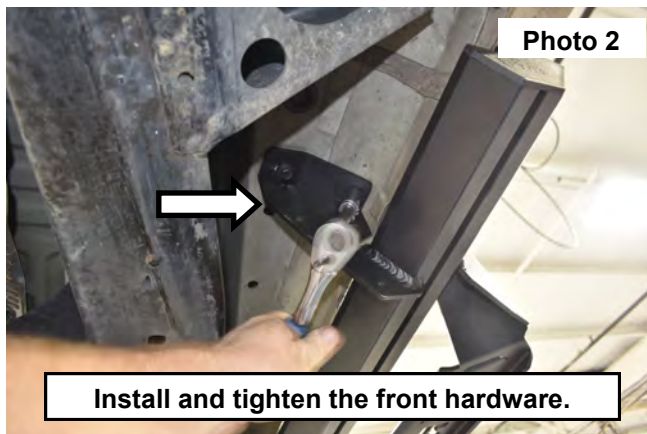

INSTALLATION INSTRUCTIONS

1. Install the step using (2) of the supplied 8mm x 30mm hex head bolts w/ washer into the center mount of the step and the body of the vehicle. **See Photo 1.**
2. Secure the front of the step to the body using (2) of the supplied 8mm x 30mm hex head bolts w/ washer into the front mount of the step and the body of the vehicle. Tighten using a 12mm socket. **See Photo 2.**

3. Secure the front of the step to the body using (2) of the supplied 8mm x 30mm hex head bolts w/ washer into the rear mount of the step and the body of the vehicle. Tighten using a 12mm socket. **See Photo 3.**
4. Tighten the center mount using a 12mm socket. **See Photo 4.**