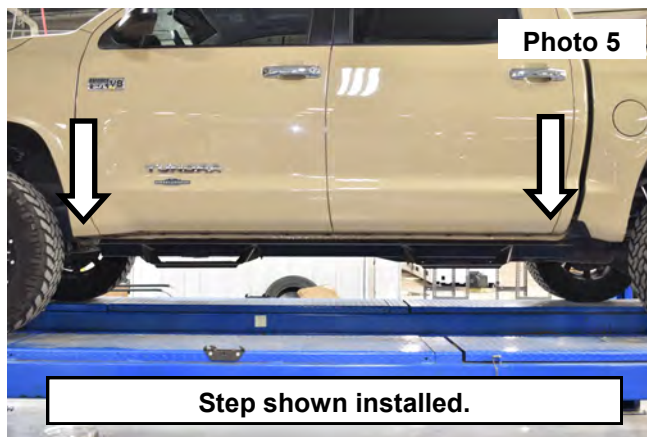

5. Step shown installed. **See Photo 5.**