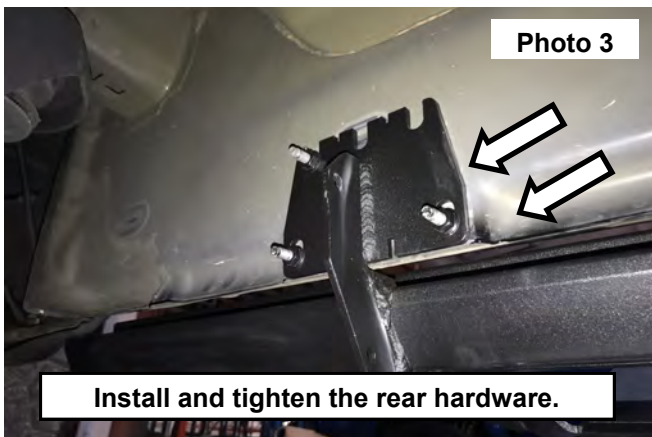

INSTALLATION INSTRUCTONS

1. Install the step using (3) of the supplied 8mm-1.25 hex head nuts onto the stock cab studs of center mount of the step and the body of the vehicle. **See Photo 1.**
2. Secure the front of the step to the body using (3) of the supplied 8mm-1.25 hex head nuts onto the threaded body studs of front mount of the step and the body of the vehicle. Tighten using a 13mm wrench. **See Photo 2.**

3. Secure the rear of the step to the body using (3) of the supplied 8mm-1.25 hex head nuts onto the threaded body studs of rear mount of the step and the body of the vehicle. Tighten using a 13mm wrench. **See Photo 3.**
4. Tighten the (3) nuts on the center of the step mount using a 13mm wrench. **See Photo 4.**

5. Step shown installed. **See Photo 5.**

By purchasing any item sold by Rough Country, LLC, the buyer expressly warrants that he/she is in compliance with all applicable, State, and Local laws and regulations regarding the purchase, ownership, and use of the item. It shall be the buyers responsibility to comply with all Federal, State and Local laws governing the sales of any items listed, illustrated or sold. The buyer expressly agrees to indemnify and hold harmless Rough Country, LLC for all claims resulting directly or indirectly from the purchase, ownership, or use of the items.