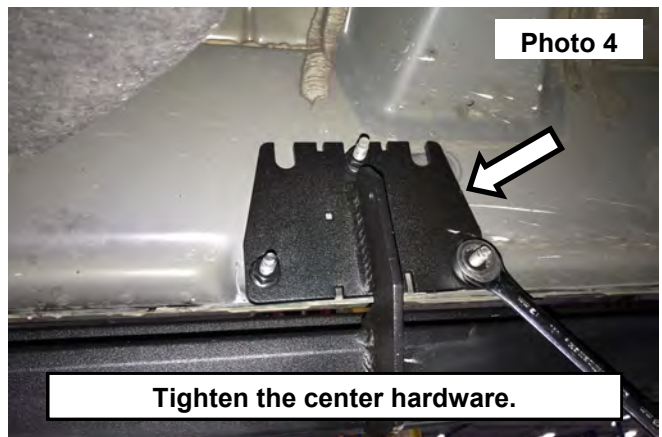

INSTALLATION INSTRUCTONS

1. Install the step using (3) of the supplied 8mm-1.25 hex head nuts onto the stock cab studs of center mount of the step and the body of the vehicle. **See Photo 1.**
2. Secure the front of the step to the body using (3) of the supplied 8mm-1.25 hex head nuts onto the threaded body studs of front mount of the step and the body of the vehicle. Tighten using a 13mm wrench. **See Photo 2.**

3. Secure the rear of the step to the body using (3) of the supplied 8mm-1.25 hex head nuts onto the threaded body studs of rear mount of the step and the body of the vehicle. Tighten using a 13mm wrench. **See Photo 3.**
4. Tighten the (3) nuts on the center of the step mount using a 13mm wrench. **See Photo 4.**

5. Step shown installed. **See Photo 5.**

By purchasing any item sold by Rough Country, LLC, the buyer expressly warrants that he/she is in compliance with all applicable, State, and Local laws and regulations regarding the purchase, ownership, and use of the item. It shall be the buyers responsibility to comply with all Federal, State and Local laws governing the sales of any items listed, illustrated or sold. The buyer expressly agrees to indemnify and hold harmless Rough Country, LLC for all claims resulting directly or indirectly from the purchase, ownership, or use of the items.