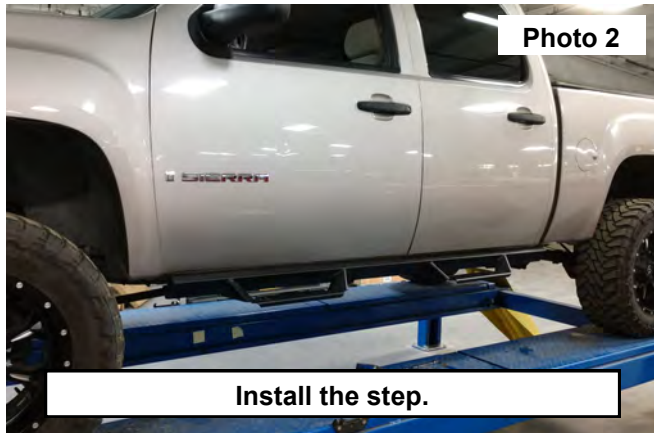

ROUGH COUNTRY

SUSPENSION SYSTEMS®

GM 2007-18 1500 / 2500 / 3500 Crew Cab, 19 Classic 1500 & 2007-10 2500 / 3500 Diesel

Thank you for choosing Rough Country for all your vehicle needs.

Please read instructions before beginning installation. Check the kit hardware against the kit contents shown below. Be sure you have all needed parts and know where they go.

Periodically check all hardware for tightness.

KIT CONTENTS:
Driver Side Step x1
Pass Side Step x1

TOOLS NEEDED:
13mm Wrench or Socket

HARDWARE INCLUDED:
8mm x 30mm x12
8mm Flat Washers x12

Torque Specs:

Size	Grade 5	Grade 8	Size	Class 8.8	Class 10.9
5/16"	15 ft/lbs	20ft/lbs	6MM	5ft/lbs	9ft/lbs
3/8"	30 ft/lbs	35ft/lbs	8MM	18ft/lbs	23ft/lbs
7/16"	45 ft/lbs	60ft/lbs	10MM	32ft/lbs	45ft/lbs
1/2"	65 ft/lbs	90ft/lbs	12MM	55ft/lbs	75ft/lbs
9/16"	95 ft/lbs	130ft/lbs	14MM	85ft/lbs	120ft/lbs
5/8"	135ft/lbs	175ft/lbs	16MM	130ft/lbs	165ft/lbs
3/4"	185ft/lbs	280ft/lbs	18MM	170ft/lbs	240ft/lbs

INSTALLATION INSTRUCTIONS

1. Install the body clips onto the inner rocker panel and the pinch weld at the front center and rear locations. **See Photos 1.**
2. Install the step onto the vehicle. **See Photo 2.**