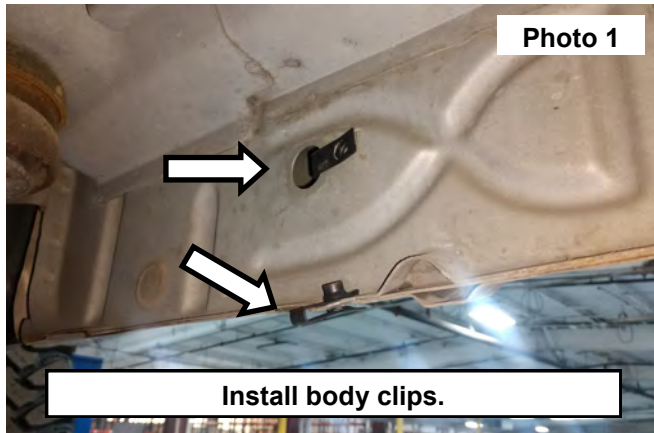

Periodically check all hardware for tightness.

KIT CONTENTS:
Driver Side Step x1
Pass Side Step x1

TOOLS NEEDED:
13mm Wrench or Socket

HARDWARE INCLUDED:
8mm x 30mm x12
8mm Flat Washers x12

Torque Specs:

Size	Grade 5	Grade 8	Size	Class 8.8	Class 10.9
5/16"	15 ft/lbs	20ft/lbs	6MM	5ft/lbs	9ft/lbs
3/8"	30 ft/lbs	35ft/lbs	8MM	18ft/lbs	23ft/lbs
7/16"	45 ft/lbs	60ft/lbs	10MM	32ft/lbs	45ft/lbs
1/2"	65 ft/lbs	90ft/lbs	12MM	55ft/lbs	75ft/lbs
9/16"	95 ft/lbs	130ft/lbs	14MM	85ft/lbs	120ft/lbs
5/8"	135ft/lbs	175ft/lbs	16MM	130ft/lbs	165ft/lbs
3/4"	185ft/lbs	280ft/lbs	18MM	170ft/lbs	240ft/lbs

INSTALLATION INSTRUCTIONS

1. Install the body clips onto the inner rocker panel and the pinch weld at the front center and rear locations. **See Photos 1.**
2. Install the step onto the vehicle. **See Photo 2.**

3. Secure the center mount to the vehicle using (2) of the supplied 8mm x 30 mm hex head bolts and (2) 8mm flat washers into the clips. **See Photo 3.** Snug the hardware using a 13mm socket.
4. Install the remaining hardware into the front and rear step mounts. Then tighten step using a 13mm socket. **See Photo 4.**
5. Repeat steps to install the step on the opposite side.