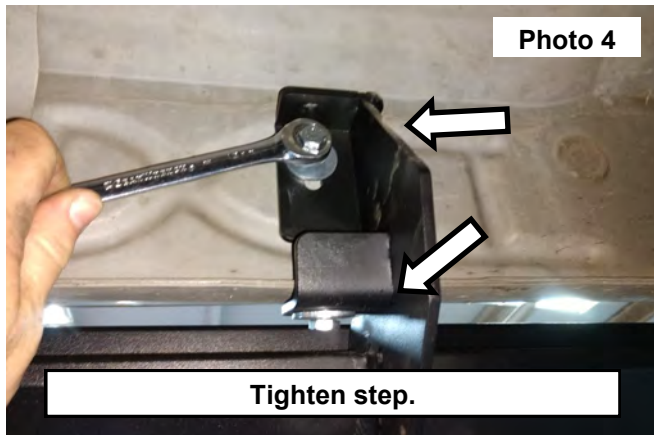

Periodically check all hardware for tightness.

KIT CONTENTS:
Driver Side Step x1
Pass Side Step x1

TOOLS NEEDED:
13mm Wrench or Socket

HARDWARE INCLUDED:
8mm x 30mm x12
8mm Flat Washers x12

Torque Specs:

Size	Grade 5	Grade 8	Size	Class 8.8	Class 10.9
5/16"	15 ft/lbs	20ft/lbs	6MM	5ft/lbs	9ft/lbs
3/8"	30 ft/lbs	35ft/lbs	8MM	18ft/lbs	23ft/lbs
7/16"	45 ft/lbs	60ft/lbs	10MM	32ft/lbs	45ft/lbs
1/2"	65 ft/lbs	90ft/lbs	12MM	55ft/lbs	75ft/lbs
9/16"	95 ft/lbs	130ft/lbs	14MM	85ft/lbs	120ft/lbs
5/8"	135ft/lbs	175ft/lbs	16MM	130ft/lbs	165ft/lbs
3/4"	185ft/lbs	280ft/lbs	18MM	170ft/lbs	240ft/lbs

INSTALLATION INSTRUCTIONS

1. Install the body clips onto the inner rocker panel and the pinch weld at the front center and rear locations. **See Photos 1.**
2. Install the step onto the vehicle. **See Photo 2.**

3. Secure the center mount to the vehicle using (2) of the supplied 8mm x 30 mm hex head bolts and (2) 8mm flat washers into the clips. **See Photo 3.** Snug the hardware using a 13mm socket.
4. Install the remaining hardware into the front and rear step mounts. Then tighten step using a 13mm socket. **See Photo 4.**
5. Repeat steps to install the step on the opposite side.