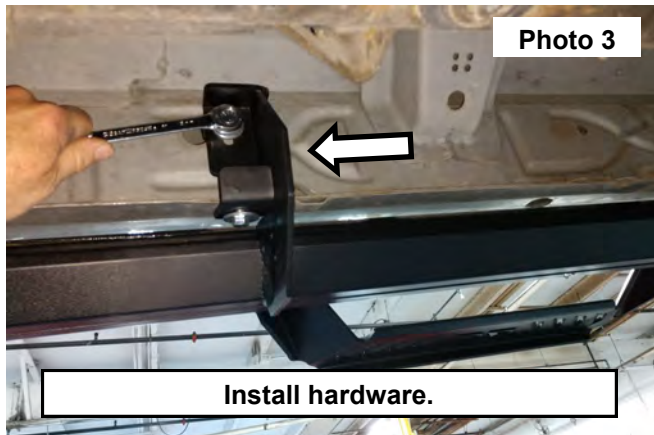

By purchasing any item sold by Rough Country, LLC, the buyer expressly warrants that he/she is in compliance with all applicable, State, and Local laws and regulations regarding the purchase, ownership, and use of the item. It shall be the buyers responsibility to comply with all Federal, State and Local laws governing the sales of any items listed, illustrated or sold. The buyer expressly agrees to indemnify and hold harmless Rough Country, LLC for all claims resulting directly or indirectly from the purchase, ownership, or use of the items.