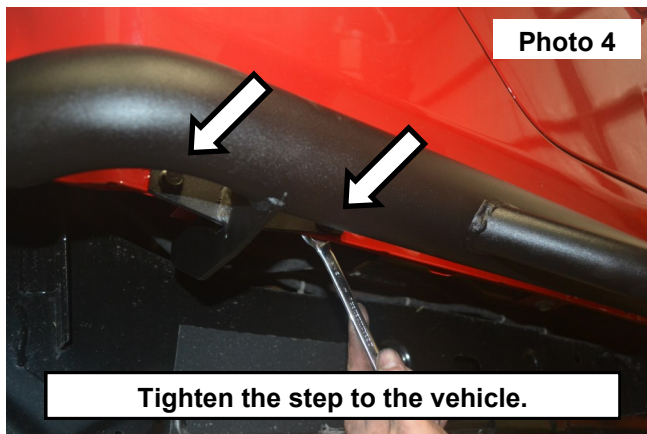

By purchasing any item sold by Rough Country, LLC, the buyer expressly warrants that he/she is in compliance with all applicable, State, and Local laws and regulations regarding the purchase, ownership, and use of the item. It shall be the buyers responsibility to comply with all Federal, State and Local laws governing the sales of any items listed, illustrated or sold. The buyer expressly agrees to indemnify and hold harmless Rough Country, LLC for all claims resulting directly or indirectly from the purchase, ownership, or use of the items.