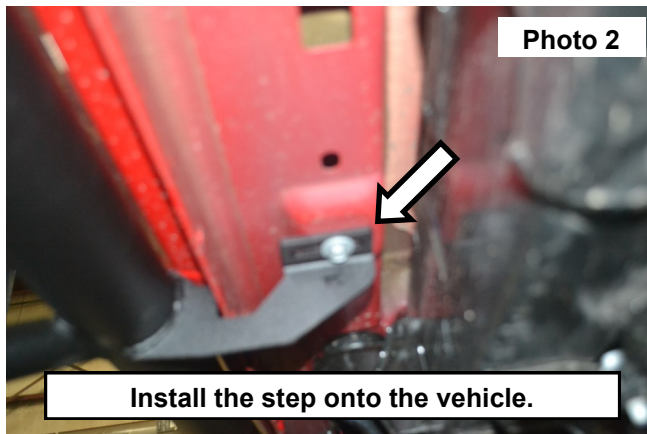

INSTALLATION INSTRUCTIONS

1. Locate the drivers side step. **See Photo 1.**
2. Install the step on the vehicle using the (3) factory bolts or (3) of the supplied 8mm-1.25 x 35mm Hex Head Bolts and (3) 8mm Flat oversized washers in to the body mounts. Snug hardware using a 13mm socket. **See Photo 2.**

3. Install the (2) of the supplied 8mm-1.25 x 25mm Hex Head Bolts and (4) 8mm Flat washers and (2) 8mm-1.25 nuts in to the (3) pinch weld mounts. **Use included shims for front or rear mounts to fill gap if needed. Do NOT use the shims in the middle mount.** See Photo 3.
4. Tighten all hardware installed into the step mounts and the pinch weld mounts using a 13mm socket and wrench. **See Photo 4.**